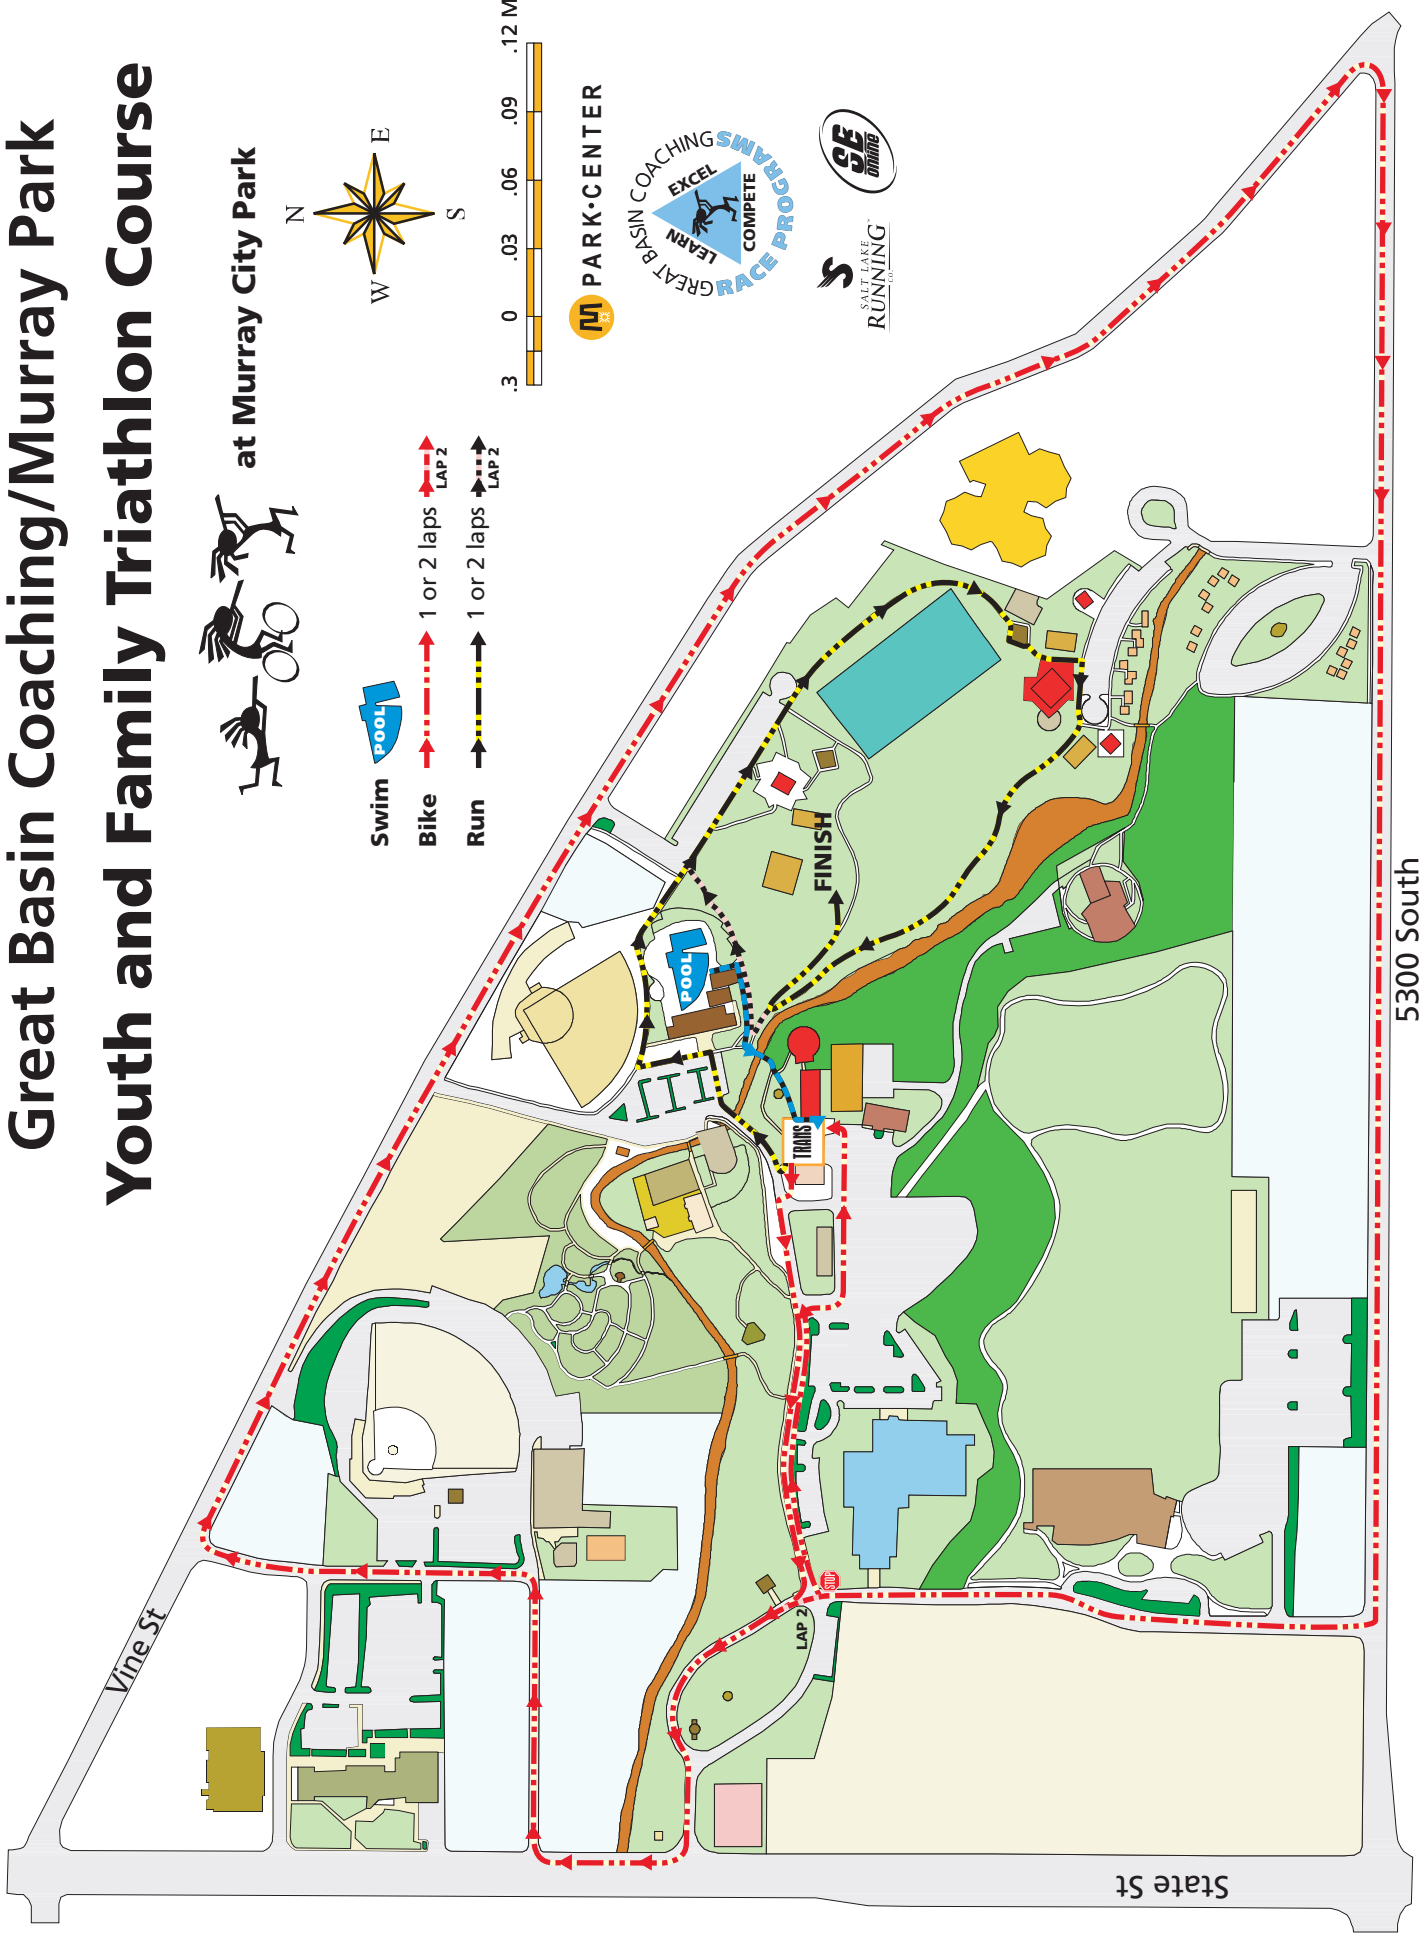

Great Basin Coaching/Murray Park Youth and Family Triathlon Course

at Murray City Park

- Swim**
- Bike** → 1 or 2 laps → LAP 2
- Run** → 1 or 2 laps → LAP 2

State St

5300 South