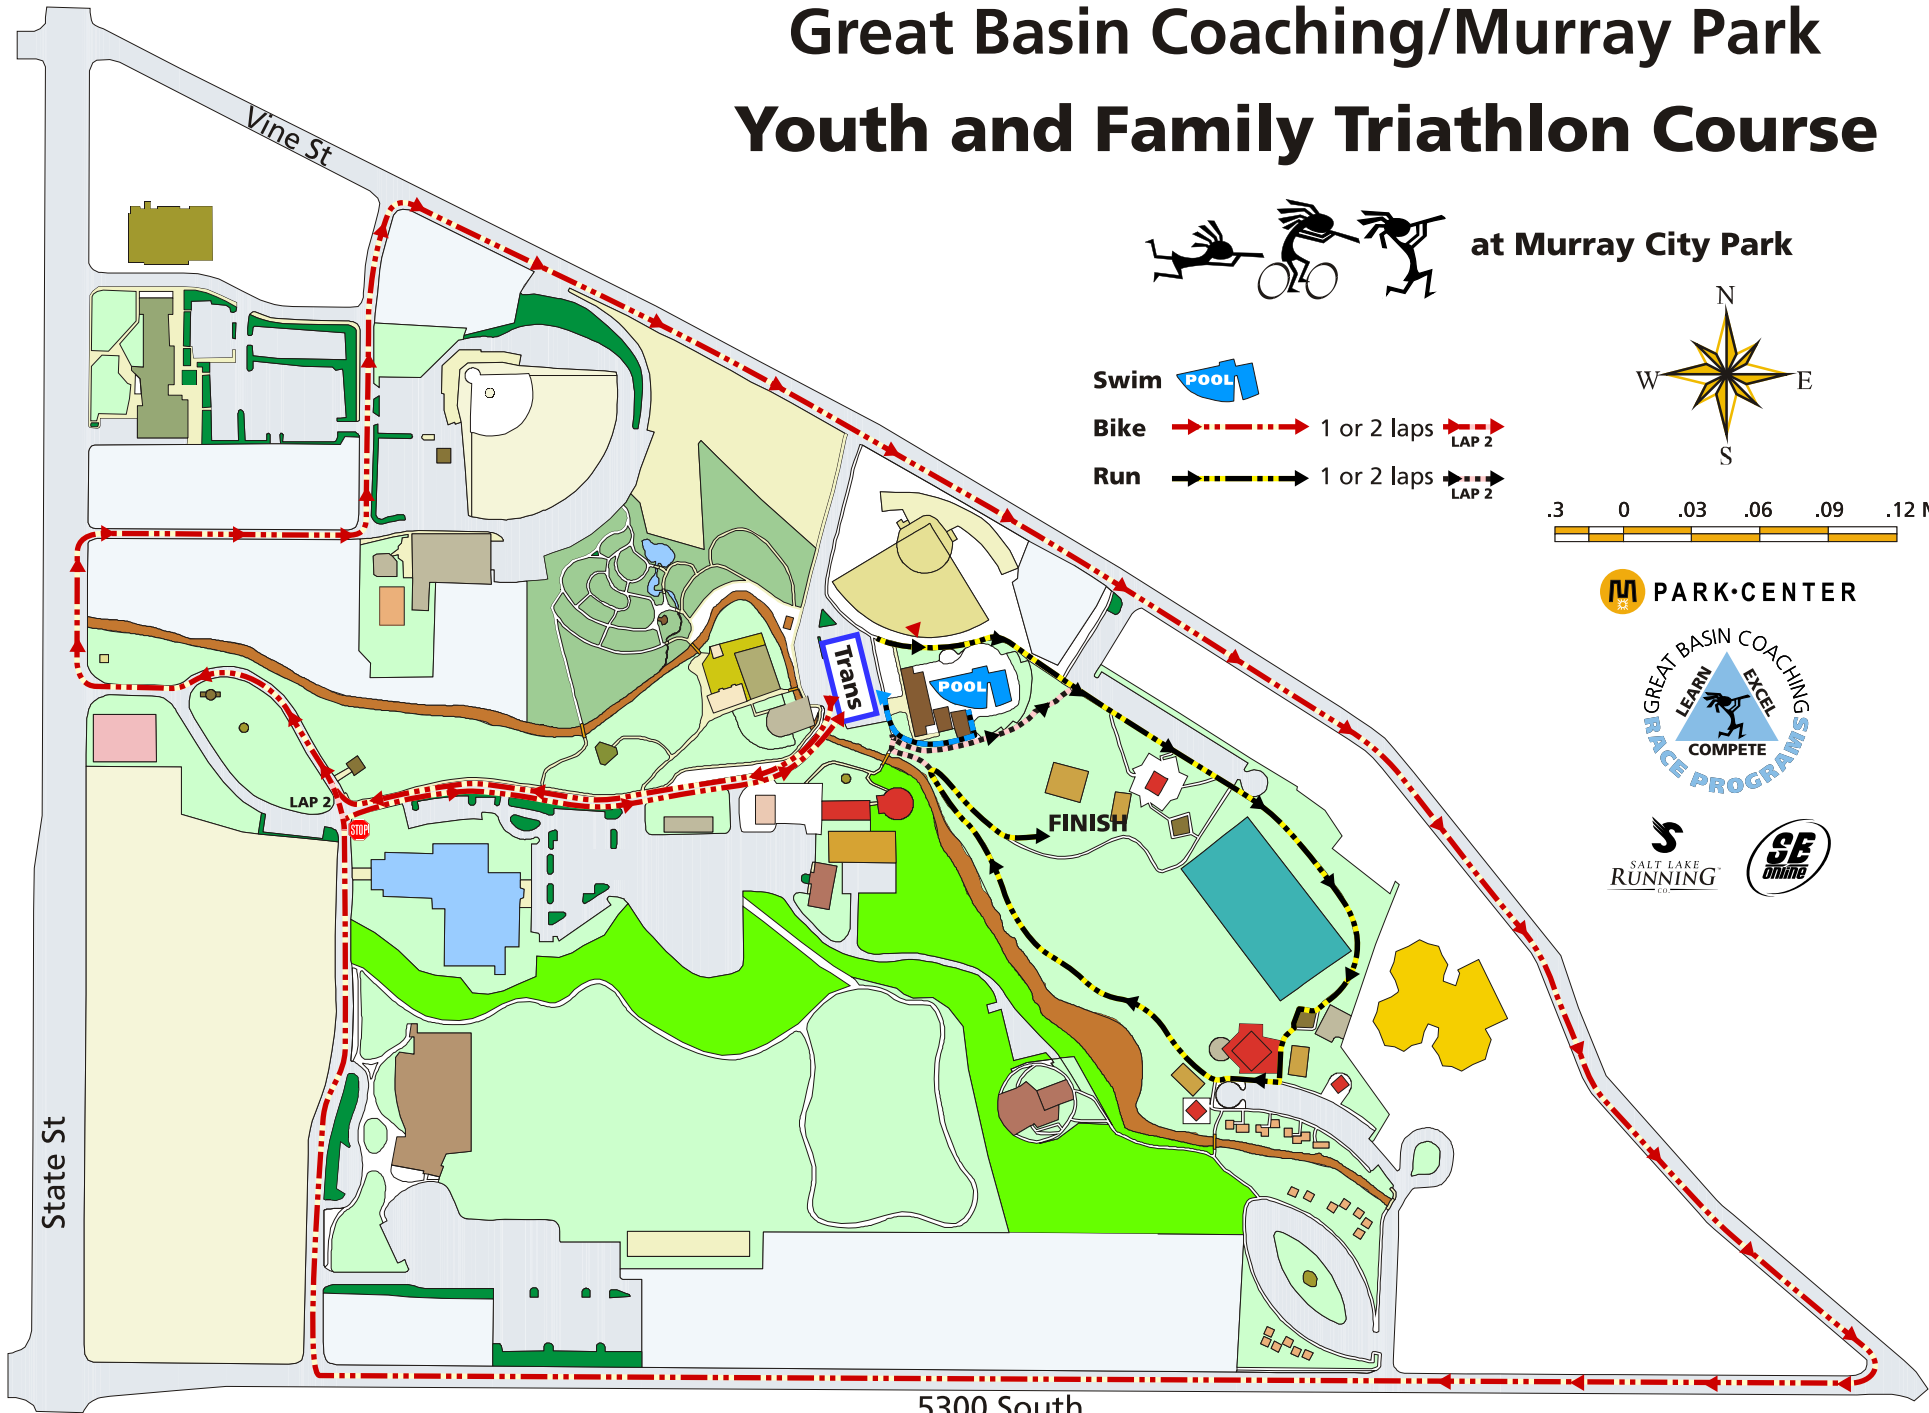

Great Basin Coaching/Murray Park Youth and Family Triathlon Course

at Murray City Park

Swim 

Bike  1 or 2 laps 

Run  1 or 2 laps 

 PARK-CENTER

 SALT LAKE RUNNING

State St

5300 South